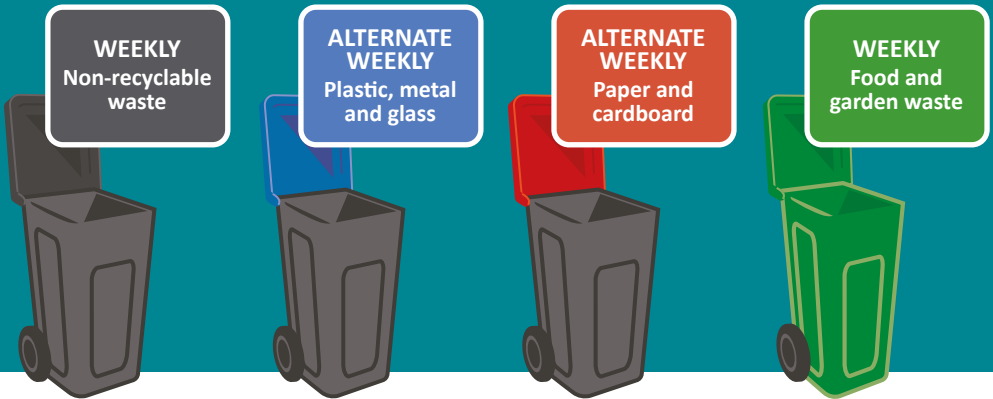

Do's and Don'ts

- ✓ Do put all food and garden waste in the green bin all year round
- ✓ Do tie up all rubbish and recycling sacks
- ✓ Do make sure recycling items are empty, clean and dry
- ✗ Don't put your bins or sacks out earlier than 5pm the day before your collection day
- ✗ Don't leave loose waste or sacks next to your bin as they won't be collected
- ✗ Don't put the wrong items into your bin or sacks as they may not be collected

When recycling...
if in doubt, leave it out.

How can I find out more?

Scan the QR code to sign up for important news and information sent to your email.

Visit www.milton-keynes.gov.uk/waste-recycling

If you need extra help, please call our Customer Service team on **01908 252570**.

British sign language options are available.

For more information on what goes in each bin, visit www.milton-keynes.gov.uk/wheelie-bins