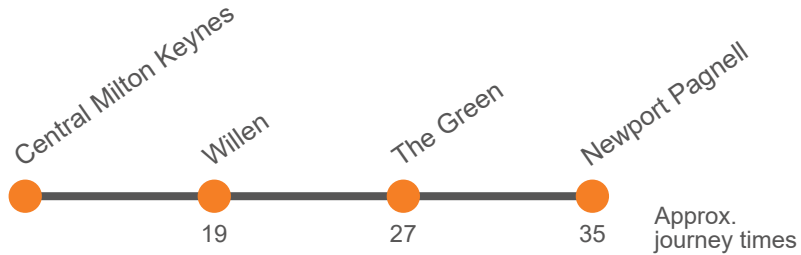

1

Milton Keynes - Newport Pagnell

Effective from: 14/04/2024

Arriva (in Beds and Bucks)

Monday to Friday

Codes										a,S	N	b,S				
MK Central Rail Station (Y5)	0715	0745	0845	0915	0945	Then at these mins past the hour	15	45	until	1345	1415	1445	1445	...	1515	
Leadenhall, Woughton Campus															1445	
CMK The Point (M3)	0723	0753	0853	0923	0953		23	53		1353	1423	1453	1453	1453	1523	
Willen, Willen Local Centre	0734	0804	0904	0934	1004		34	04		1404	1434	1504	1504	1504	1534	
The Green, Kingfisher Centre	0742	0812	0912	0942	1012		42	12		1412	1442	1512	1512	1512	1542	
Newport Pagnell, Market Hill	0750	0820	0920	0950	1020	50	20	1420	1450	1520	1520	1520	1550			

a Does not run on Fridays

b Only runs on Fridays

N School Holidays

S Schooldays

Monday to Friday (continued)

Codes	a,S	N	b,S						
MK Central Rail Station (Y5)	...	1545	1545	1615	1645	1715	1745	1815	1845
Leadenhall, Woughton Campus	1545								
CMK The Point (M3)	1553	1553	1553	1623	1653	1723	1753	1823	1853
Willen, Willen Local Centre	1604	1604	1604	1634	1704	1734	1804	1834	1904
The Green, Kingfisher Centre	1612	1612	1612	1642	1712	1742	1812	1842	1912
Newport Pagnell, Market Hill	1620	1620	1620	1650	1720	1750	1820	1850	1920

a Does not run on Fridays

b Only runs on Fridays

N School Holidays

S Schooldays