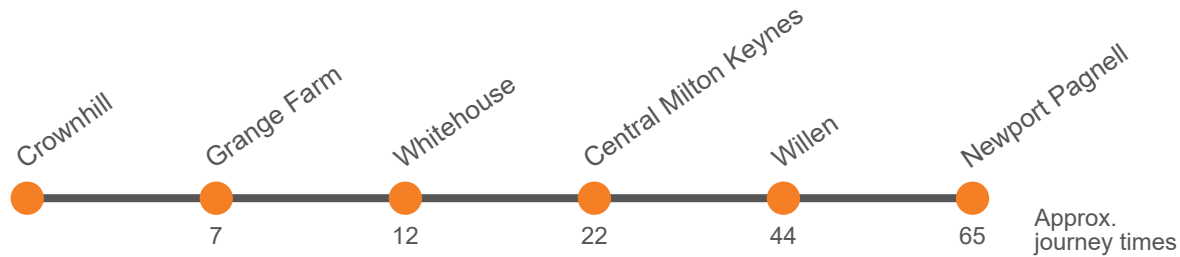

Monday to Friday

Service:	2	2	2	2	2	2	2	2	2	2	2	2	2	
Crownhill, Crownhill Roundabout East	0645	0715	0735	0815	0835	0905	0935		05	35		1335	1405	1435
Grange Farm, Dunthorne Way	0652	0722	0742	0822	0842	0912	0942		12	42		1342	1412	1442
Whitehouse, Whitehouse Primary School	0657	0727	0747	0827	0847	0917	0947	Then at these mins past the hour	17	47		1347	1417	1447
MK Central Rail Station (Y5) <i>arr</i>	0707	0737	0757	0837	0857	0927	0957		27	57		1357	1427	1457
MK Central Rail Station (Y5) <i>dep</i>	0710	0740	0800	...	0900	0930	1000		30	00	until	1400	1430	1500
CMK The Point (M3)	0718	0748	0808	...	0908	0938	1008		38	08		1408	1438	1508
Willen, Willen Roundabout West	0729	0759	0819	...	0919	0949	1019		49	19		1419	1449	1519
Newport Pagnell, Wordsworth Avenue	0740	0810	0830	...	0930	1000	1030	00	30		1430	1500	1530	
The Green, Kingfisher Centre				...										
Newport Pagnell, Market Hill	0750	0820	0840	...	0940	1010	1040	10	40		1440	1510	1540