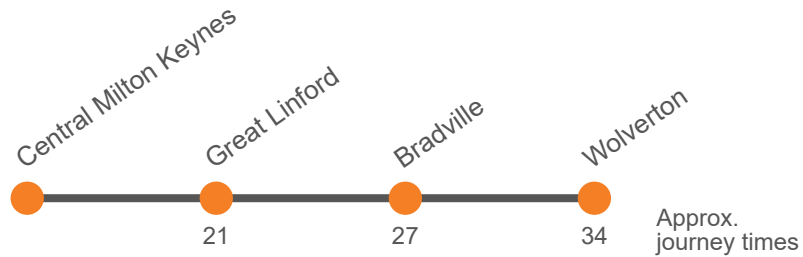

Monday to Friday

Codes	N												
MK Central Rail Station (Y5)	0625	0645	0715	0750	0805	0830	0845	0900	0915	0930	0945	1000	1015
CMK The Point (L3)	0633	0653	0723	0758	0813	0838	0853	0908	0923	0938	0953	1008	1023
Great Linford, Great Linford Local Centre	0647	0707	0737	0812	0827	0852	0907	0922	0937	0952	1007	1022	1037
Bradville, Marlborough Roundabout	0653	0713	0743	0818	0833	0858	0913	0928	0943	0958	1013	1028	1043
Wolverton, Church Street	0700	0720	0750	0825	0840	0905	0920	0935	0950	1005	1020	1035	1050

N School Holidays

Monday to Friday (continued)

Codes	N														
MK Central Rail Station (Y5)	1030	1045	Then at these mins past the hour	00	15	30	45	until	1415	1430	1445	1500	1515	1530	1545
CMK The Point (L3)	1038	1053		08	23	38	53		1423	1438	1453	1508	1523	1538	1553
Great Linford, Great Linford Local Centre	1052	1107		22	37	52	07		1437	1452	1507	1522	1537	1552	1607
Bradville, Marlborough Roundabout	1058	1113		28	43	58	13		1443	1458	1513	1528	1543	1558	1613
Wolverton, Church Street	1105	1120		35	50	05	20		1450	1505	1520	1535	1550	1605	1620

N School Holidays

Monday to Friday (continued)

MK Central Rail Station (Y5)	1600	1615	1630	1645	1700	1715	1730	1745	1800	1820	1840	1900	1940
CMK The Point (L3)	1608	1623	1638	1653	1708	1723	1738	1753	1806	1826	1846	1906	1946
Great Linford, Great Linford Local Centre	1622	1637	1652	1707	1722	1737	1752	1807	1819	1839	1859	1919	1959
Bradville, Marlborough Roundabout	1628	1643	1658	1713	1728	1743	1758	1812	1824	1844	1904	1924	2004
Wolverton, Church Street	1635	1650	1705	1720	1735	1750	1805	1818	1830	1850	1910	1930	2010