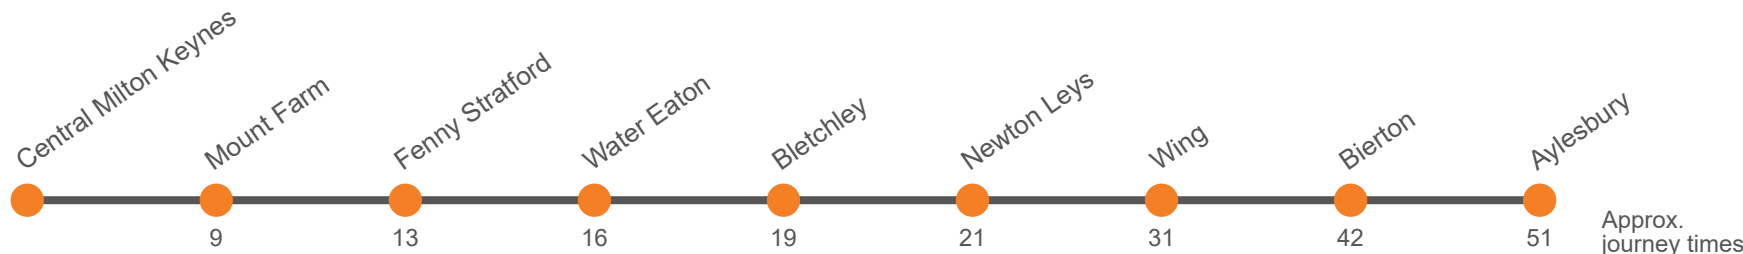

100

Milton Keynes - Aylesbury

Effective from: 03/06/2024

Red Rose

Monday to Friday

CMK The Point (H3)	0725	0755	0900		00		1400	1447	1600	1700	1800	1900
Stadium MK (A)	0734	0804	0909		09		1409	1456	1609	1709	1809	1909
Fenny Stratford, Aylesbury Street	0738	0808	0913	Then at these mins past the hour	13	until	1413	1500	1613	1713	1813	1913
Water Eaton, Manor Road Centre	0741	0811	0916		16		1416	1503	1616	1716	1816	1916
Bletchley, Arrow Place	0744	0814	0919		19		1419	1506	1619	1719	1819	1919
Newton Leys, St Helena Avenue	0746	0816	0921		21		1421	1508	1621	1721	1821	1921
Wing, Ascott House	0756	0826	0931		31		1431	1518	1631	1731	1831	1931
Wing, Village Hall	0757	0827	0932		32		1432	1519	1632	1732	1832	1932
Bierton, The Bell PH	0807	0837	0942		42		1442	1529	1642	1742	1842	1942
Aylesbury, Bus Station	0815	0847	0952	52	1452	1539	1652	1752	1852	1952		

Saturday

CMK The Point (H3)	0900		00		1400	1447	1600	1700	1800	1900
Stadium MK (A)	0909		09		1409	1456	1609	1709	1809	1909
Fenny Stratford, Aylesbury Street	0913	Then at these mins past the hour	13	until	1413	1500	1613	1713	1813	1913
Water Eaton, Manor Road Centre	0916		16		1416	1503	1616	1716	1816	1916
Bletchley, Arrow Place	0919		19		1419	1506	1619	1719	1819	1919
Newton Leys, St Helena Avenue	0921		21		1421	1508	1621	1721	1821	1921
Wing, Ascott House	0931		31		1431	1518	1631	1731	1831	1931
Wing, Village Hall	0932		32		1432	1519	1632	1732	1832	1932
Bierton, The Bell PH	0942		42		1442	1529	1642	1742	1842	1942
Aylesbury, Bus Station	0952	52	1452	1539	1652	1752	1852	1952		

Via: Central Milton Keynes, Oldbrook, Fishermead, Eaglestone, Coffee Hall, Beanhill, Ashland, Mount Farm, Fenny Stratford, Water Eaton, Bletchley, Newton Leys, Wing, Wingrave, Rowsham, Hulcott, Bierton, Aylesbury