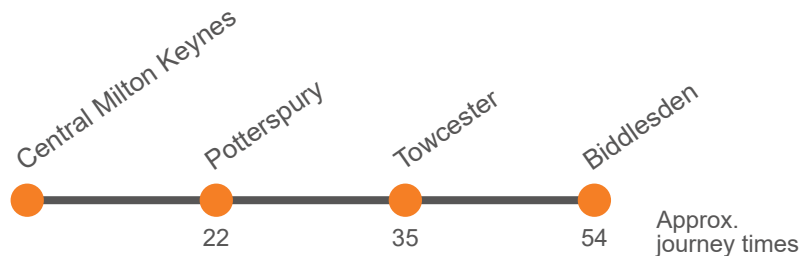

Monday to Friday

CMK Theatre District (B4)	0844	1058	1258	1515	1745
CMK The Point (H4)	0846	1100	1300	1517	1747
MK Central Rail Station (Z5)	0853	1107	1307	1524	1754
Deanshanger, Ridgmont				1542	1812
Potterspury, Homestead Way	0908	1120	1320	1554	1824
Towcester, Burcote Park	0921	1133	1333	1607	1837
Towcester, Police Station	0930	1142	1342	1616	1846
Silverstone, White Horse PH	0943			1628	1858
Silverstone, Cach Yard Farm	0945			1630	1900
Biddlesden, Silverstone Park	0950	1152	1352	1635	...

Saturday

CMK Theatre District (B4)	0844	1058	1258	1515	1745
CMK The Point (H4)	0846	1100	1300	1517	1747
MK Central Rail Station (Z5)	0853	1107	1307	1524	1754
Deanshanger, Ridgmont				1542	1809
Potterspury, Homestead Way	0908	1120	1320	1554	1821
Towcester, Burcote Park	0921	1133	1333	1607	1834
Towcester, Police Station	0930	1142	1342	1616	1843
Silverstone, White Horse PH	0943			1628	1855
Silverstone, Cach Yard Farm	0945			1630	1857
Biddlesden, Silverstone Park	0950	1152	1352	1635	...

Via: Central Milton Keynes, Potterspury, Towcester, Biddlesden