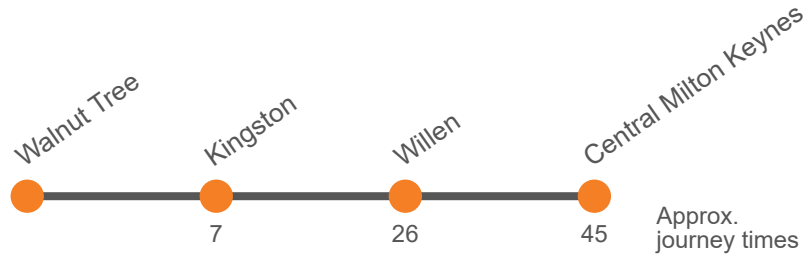

Monday to Friday

Codes	S	S Schooldays
Walnut Tree, Walton High School	1525	
Kingston, Kingston District Centre	1532	
Willen, Willen Local Centre	1551	
CMK The Point (L4)	1602	
MK Central Rail Station (Y2)	1610	

Via: Walnut Tree, Kingston, Broughton, Brooklands, Broughton, Tongwell, Willen, Newlands, Campbell Park, Central Milton Keynes