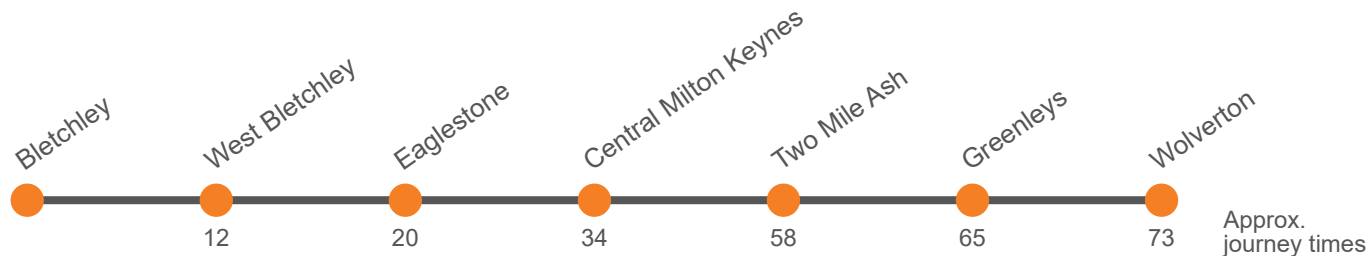

4-4A

Bletchley - Wolverton

Effective from: 01/09/2024

Arriva (in Beds and Bucks)

Monday to Friday

Service:	4	4	4A	4	4	4	4A	4	4A	4	4A	4
Bletchley Bus Station (4)	0530	0600	0625	0640	0655	0710	0725	0740	0755	0810	0825	0840
West Bletchley, Melrose Centre	0543	0613	0638	0653	0708	0723	0738	0753	0808	0823	0838	0853
Milton Keynes Hospital (A)	0551	0621	0646	0701	0716	0731	0746	0801	0816	0831	0846	0901
CMK The Point (J4)	0605	0635	0700	0715	0730	0745	0800	0815	0830	0845	0900	0915
MK Central Railway Station stop Z3 arr	0613	0643	0708	0723	0738	0753	0808	0823	0838	0853	0908	0923
MK Central Railway Station stop Z3 dep	...	0645	0708	0725	...	0755	0808	0825	0838	0855	0908	0925
Two Mile Ash, Shorham Rise	...	0700		0740	...	0810		0840		0910		0940
Greenleys, Greenleys Lane	...	0707		0747	...	0817		0847		0917		0947
Wolverton, Church Street	...	0715		0755	...	0825		0855		0925		0955
MK Central Railway Station stop Z3 arr	...	...		...	...	...		...		...		...
MK Central Railway Station stop Z3 dep	...	...		...	...	...		...		...		...
Shenley Church End, Shenley Church End Local Centre	...	...	0715	...	...	...	0815	...	0845	...	0915	...