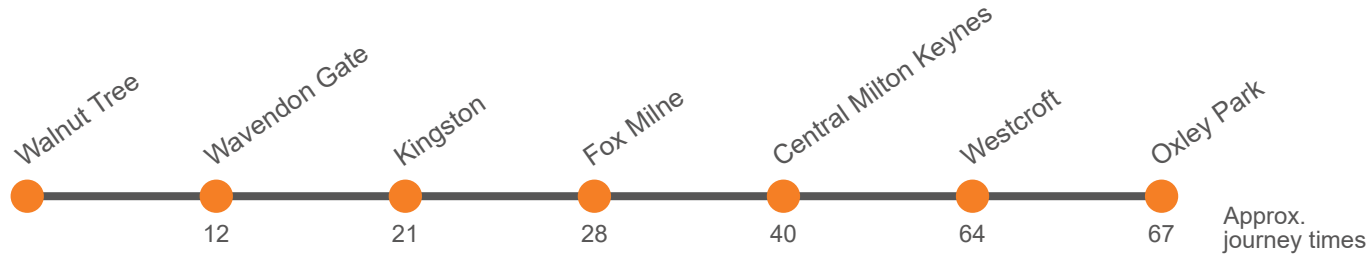

8-8A

Walnut Tree - Oxley Park

Effective from: 01/09/2024

Arriva (in Beds and Bucks)

Monday to Friday

Service:	8	8A	8A	8	8	8	8	8		8	8	8		8	8	
Walnut Tree, Walton High School	0602	0632	0657	0727	0747	0807	0827	0847	Then at these mins past the hour	07	27	47	until	1107	1127	
Wavendon Gate, Dixie Lane	0614	0645	0710	0740	0800	0820	0840	0900		20	40	00		1120	1140	
Walton Hall, The Open University																
Kingston, Kingston District Centre	0623	0654	0719	0749	0809	0829	0849	0909		29	49	09		1129	1149	
Fox Milne, Fox Milne Roundabout West	0629	0701	0726	0756	0816	0836	0856	0916		36	56	16		1136	1156	
CMK The Point (L4)	0640	0713	0738	0808	0828	0848	0908	0928		48	08	28		1148	1208	
MK Central Rail Station (Z1) <i>arr</i>	0647	0721	0746	0816	0836	0856	0916	0936		56	16	36		1156	1216	
MK Central Rail Station (Z1) <i>dep</i>	0650	0722	0747	0817	0837	0857	0917	0937		57	17	37		1157	1217	
Westcroft, Westcroft District Centre	0702	0737	0802	0832	0852	0912	0932	0952		12	32	52		1212	1232	
Oxley Park, Oxley Park Roundabout West	0706			0835	0855	0915	0935	0955		15	35	55		1215	1235	
Snelshall West, Steinbeck Crescent	...	0745	0810	...	...	...	...	...	...	...	...	...	...	...