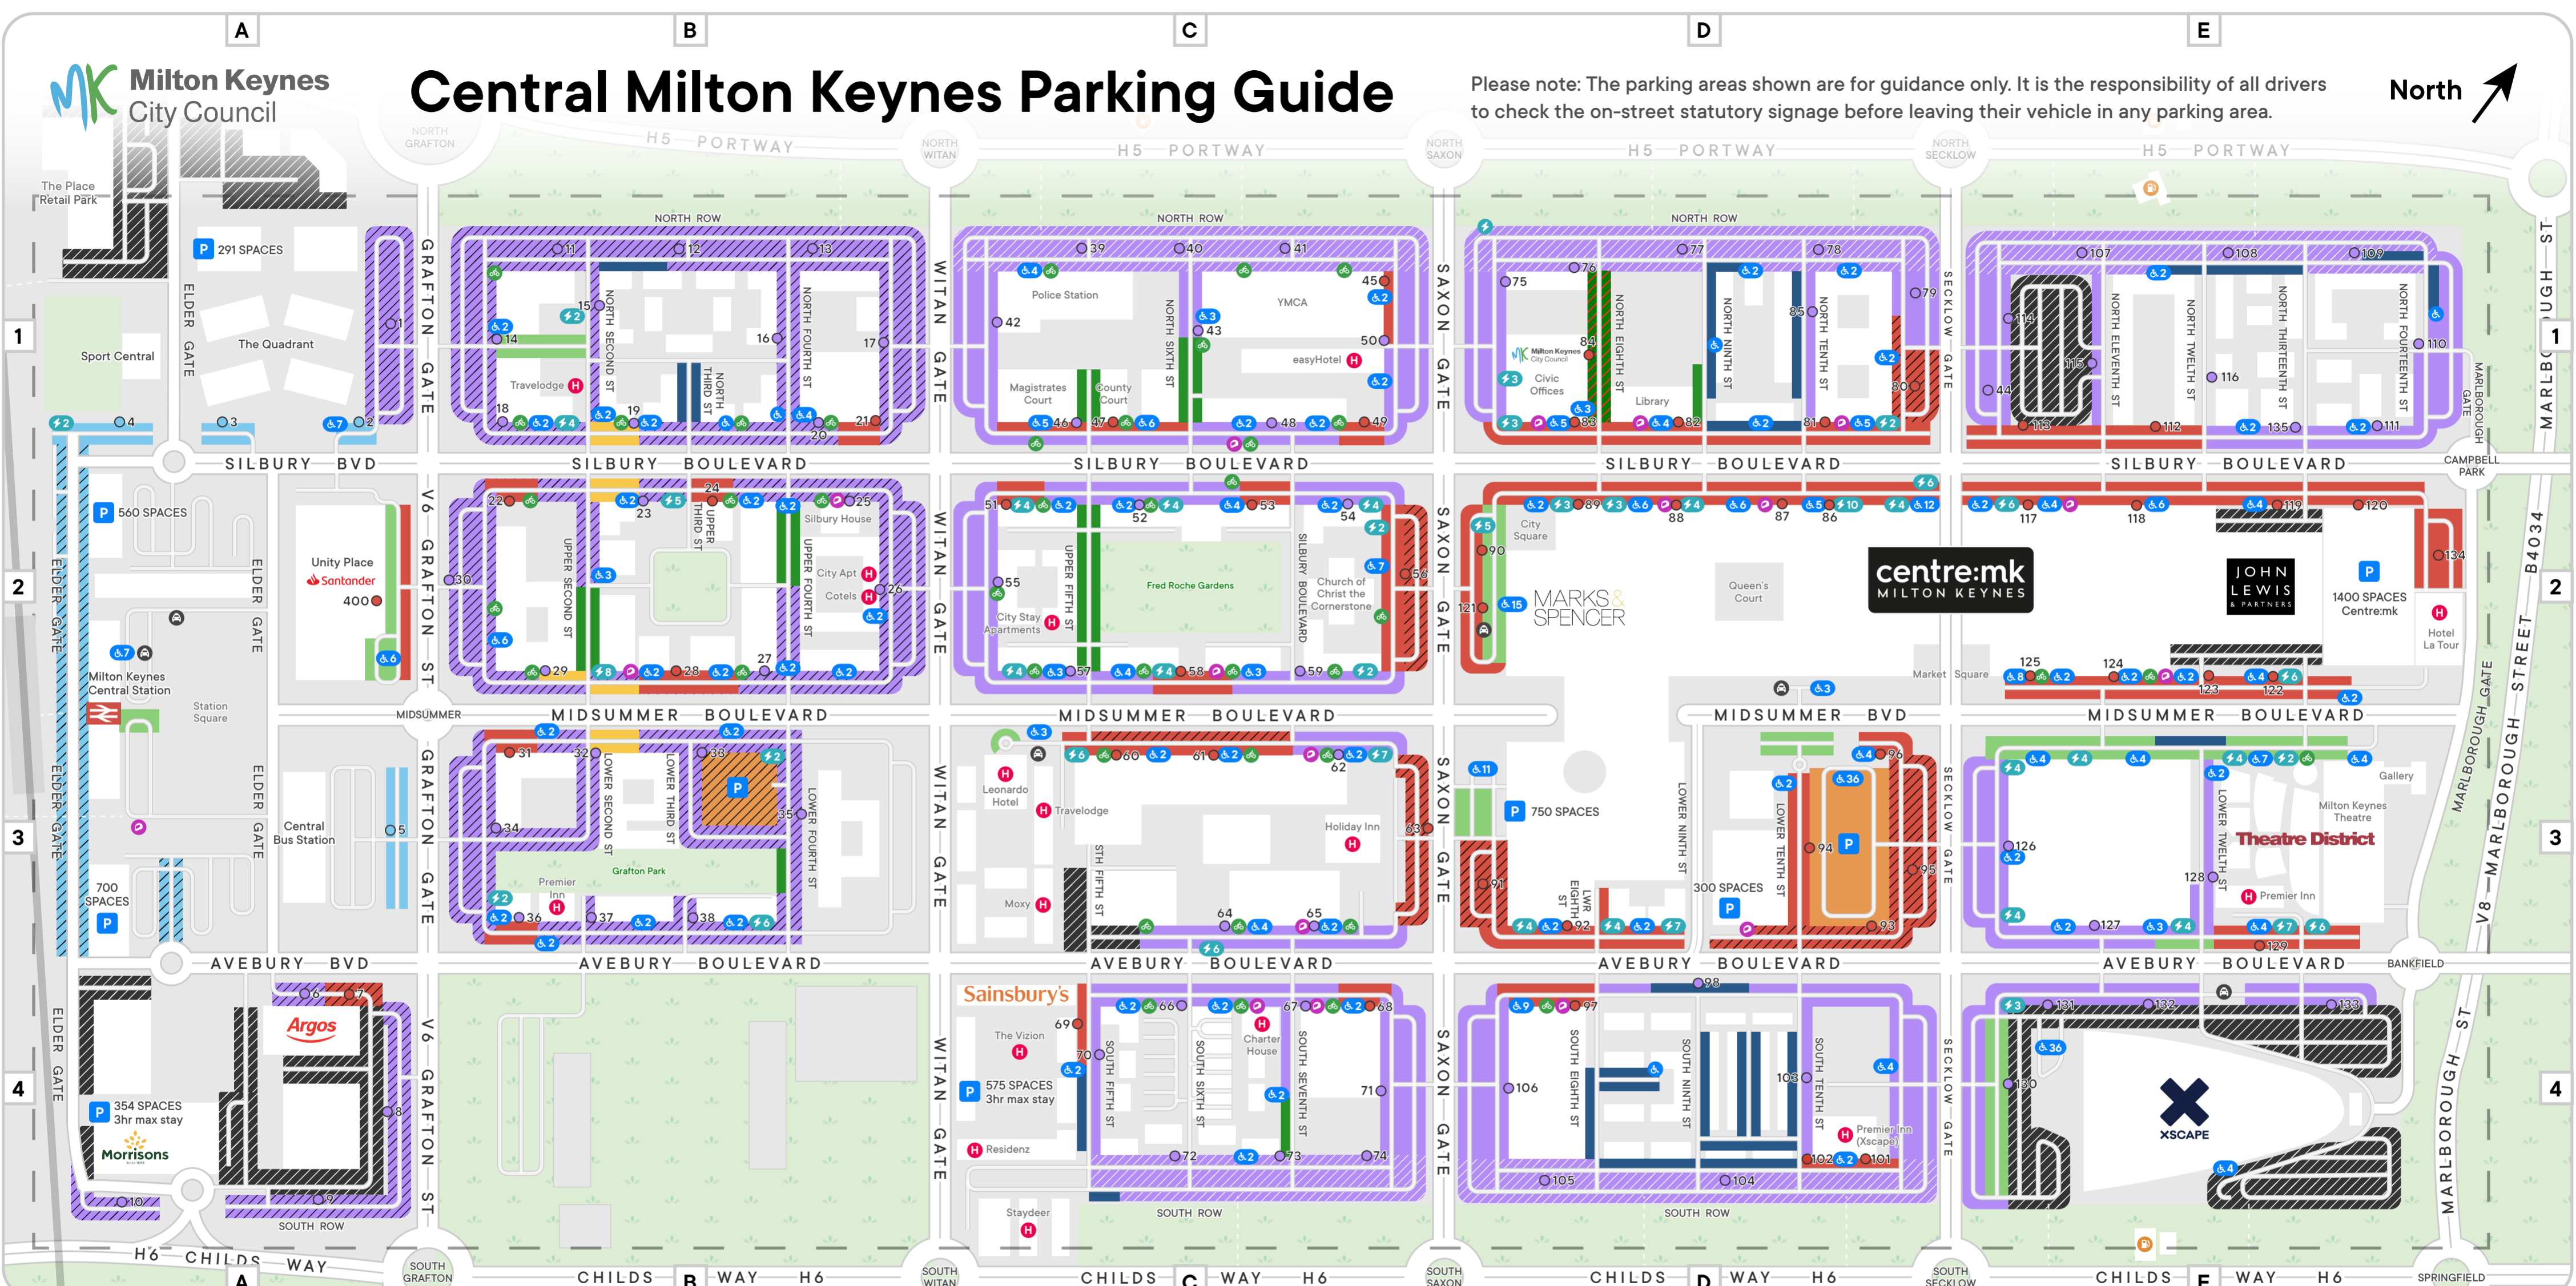

<p>Standard tariff £2.00 for first 2-hours, £0.50 each hour after Mon-Sun, 7am-6pm: Pay at terminal or pay by phone Mon-Sun, 7am-6pm: Permit holders E1</p> <p>Standard tariff £2.00 for first 2-hours, £0.50 each hour after Mon-Sun, 7am-6pm: Pay at terminal or pay by phone Mon-Sun, 7am-6pm: Permit holders E1 & R1</p> <p>Standard tariff £2.00 for first 2-hours, £0.50 each hour after Mon-Sun, 8:30am-6pm: Pay at terminal or pay by phone Mon-Sun, 7am-6pm: Permit holders E1 (& R1 on North Row)</p>	<p>Standard tariff (No Waiting 7am-9:15am) £2.00 for first 2-hours, £0.50 each hour after Mon-Sun, 9:15am-6pm: Pay at terminal or pay by phone Mon-Sun, 9:15am-6pm: Permit holders E1</p> <p>Standard tariff £2.00 for first 2-hours, £0.50 each hour after Mon-Sun, 7am-6pm: Pay at terminal or pay by phone No permits</p> <p>Standard tariff £2.00 for first 2-hours, £0.50 each hour after Mon-Sun, 8:30am-6pm: Pay at terminal or pay by phone Mon-Sun, 7am-6pm: Permit holders E1</p>	<p>Premium tariff £2.50 for first hour, £2.00 each hour after Mon-Sun, 7am-6pm: Pay at terminal or pay by phone No permits</p> <p>Premium tariff £2.50 for first hour, £2.00 each hour after Mon-Fri, 7am-6pm: Pay at terminal or pay by phone Mon-Fri, 7am-6pm: Permit holders E1</p> <p>Residents permit parking only Mon-Sun, 24 hours: Permit holders R1 & M</p>	<p>Long stay tariff £10 for 24 hours Mon-Sun, 24 hours: Pay at terminal or pay by phone No permits</p> <p>Long stay tariff £10 for 24 hours Mon-Sun, 24 hours: Pay at terminal or pay by phone Mon-Sun, 24 hours: Permit holders CO</p> <p>Free parking Time restrictions apply Check signs on arrival</p>	<p>Carshare permits Mon-Sun, 7am-6pm: Permit holders CS</p> <p>Carshare permits & Premium tariff £2.50 for first hour, £2.00 each hour after Mon-Sun, 7am-6pm: Permit holders CS Sat-Sun, 7am-6pm: Pay at terminal or pay by phone</p> <p>Private parking Charges may apply Check signs on arrival</p>	<p>P Multi-storey car park</p> <p>⚡ Electric charge points</p> <p>♿ Disabled parking only</p> <p>🏍️ Motorcycle parking</p>	<p>🚲 Cycle parking</p> <p>🚗 Hackney carriage stands</p> <p>H Hotels</p> <p>🛢️ Petrol stations</p>	<p>Payment terminals Purple Standard tariff Red Premium tariff, Blue Long stay tariff</p> <p>Permit codes E1 CMK Parking Permit R1 Residential Permit CO Computer Permit M Carer Permit</p> <p>No waiting except within marked bays</p> <p>Map edition April 2025</p>
--	--	---	---	---	--	---	--