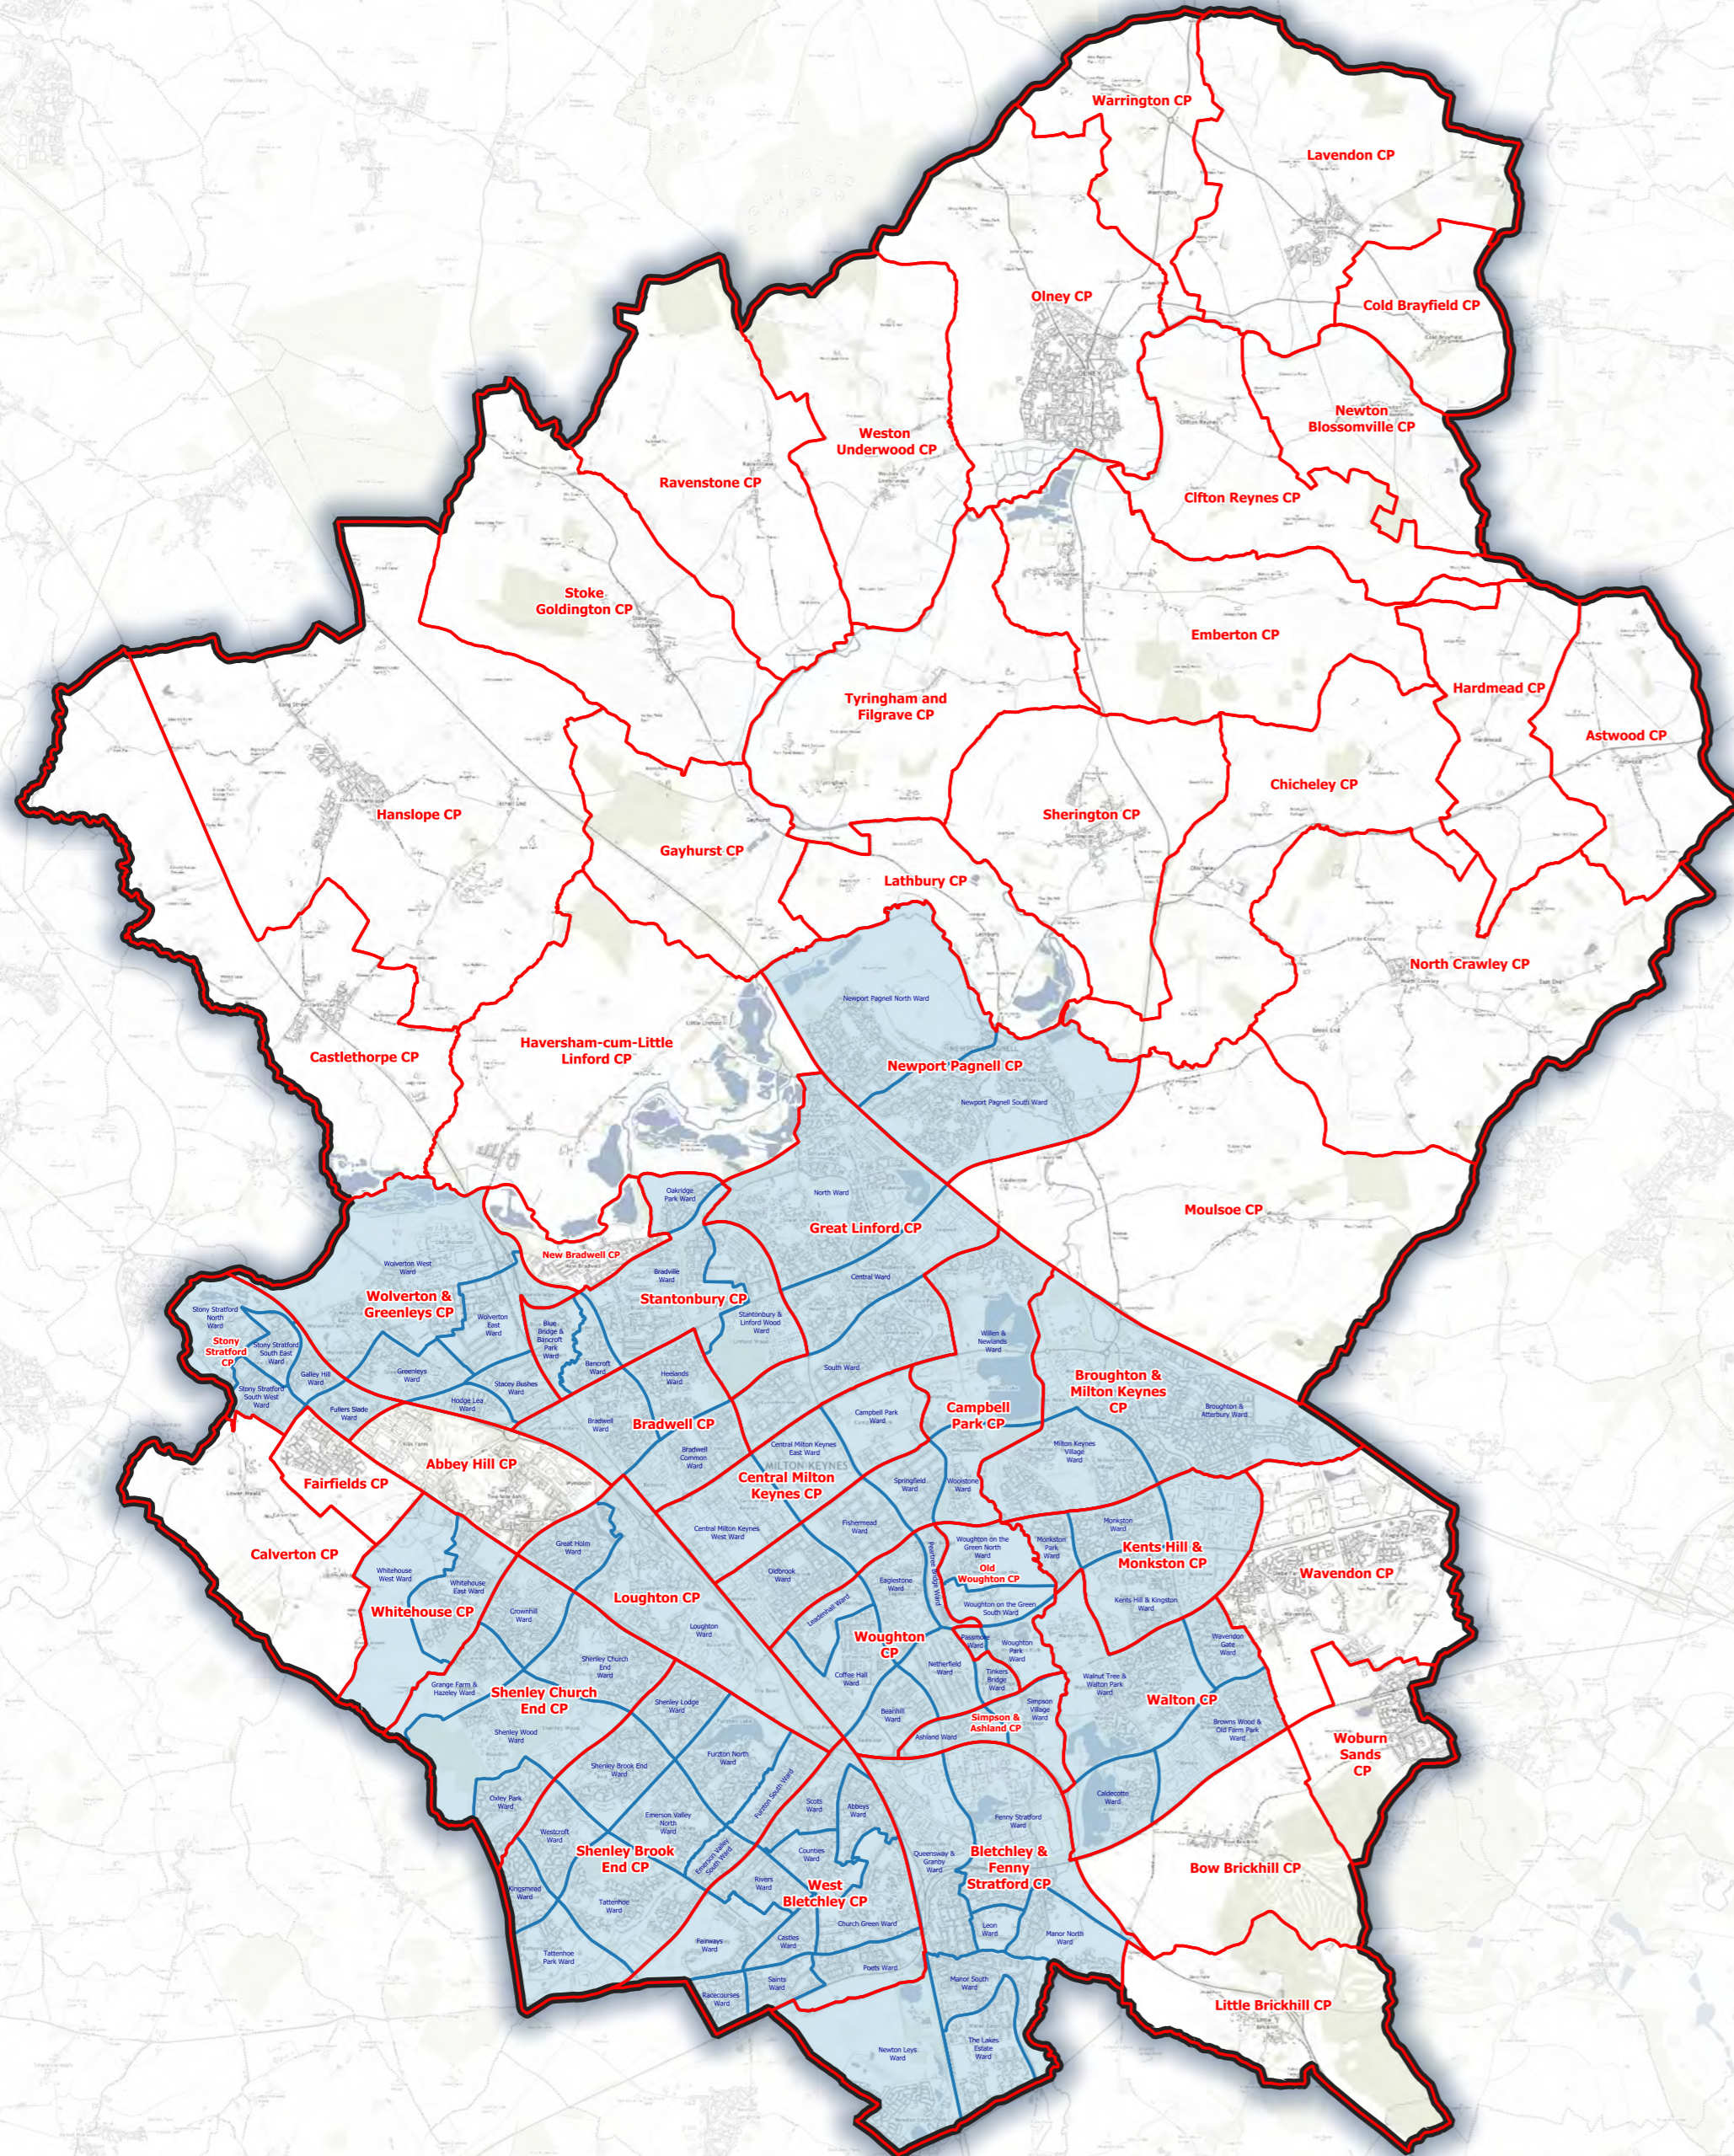

Parish Wards

Parish Name	Parish Ward
Bletchley and Fenny Stratford CP	Fenny Stratford Ward
Bletchley and Fenny Stratford CP	Leon Ward
Bletchley and Fenny Stratford CP	Manor North Ward
Bletchley and Fenny Stratford CP	Manor South Ward
Bletchley and Fenny Stratford CP	Newton Leys Ward
Bletchley and Fenny Stratford CP	Queensway & Granby Ward
Bletchley and Fenny Stratford CP	The Lakes Estate Ward
Bradwell CP	Bradwell Common Ward
Bradwell CP	Bradwell Ward
Bradwell CP	Heelands Ward
Broughton & Milton Keynes CP	Broughton & Atterbury Ward
Broughton & Milton Keynes CP	Milton Keynes Village Ward
Campbell Park CP	Fishermead Ward
Campbell Park CP	Oldbrook Ward
Campbell Park CP	Springfield Ward
Campbell Park CP	Willen & Newlands Ward
Campbell Park CP	Woolstone Ward
Centrat Milton Keynes CP	Campbell Park Ward
Central Milton Keynes CP	Central Milton Keynes East Ward
Central Milton Keynes CP	Central Milton Keynes West Ward
Great Linford CP	North Ward
Great Linford CP	Central Ward
Great Linford CP	South Ward
Kents Hill and Monkston CP	Kents Hill & Kingston Ward
Kents Hill and Monkston CP	Monkston Ward
Kents Hill and Monkston CP	Monkston Park Ward
Loughton CP	Loughton Ward
Loughton CP	Great Holm Ward
Newport Pagnell CP	Newport Pagnell North Ward
Newport Pagnell CP	Newport Pagnell South Ward
Old Woughton CP	Passmore Ward
Old Woughton CP	Woughton on the Green North Ward
Old Woughton CP	Woughton on the Green South Ward
Old Woughton CP	Woughton Park Ward
Shenley Brook End CP	Emerson Valley North Ward
Shenley Brook End CP	Emerson Valley South Ward
Shenley Brook End CP	Furztion North Ward
Shenley Brook End CP	Furztion South Ward
Shenley Brook End CP	Kingsmead Ward
Shenley Brook End CP	Shenley Brook End Ward
Shenley Brook End CP	Shenley Lodge Ward
Shenley Brook End CP	Tattenhoe Ward
Shenley Brook End CP	Tattenhoe Park Ward
Shenley Brook End CP	Westcroft Ward
Shenley Church End CP	Crownhill Ward
Shenley Church End CP	Grange Farm & Hazeley Ward
Shenley Church End CP	Oxley Park Ward
Shenley Church End CP	Shenley Church End Ward
Shenley Church End CP	Shenley Wood Ward
Simpson and Ashland CP	Ashland Ward
Simpson and Ashland CP	Simpson Village Ward
Stantonbury CP	Bancroft Ward
Stantonbury CP	Blue Bridge & Bancroft Ward
Stantonbury CP	Bradville Ward
Stantonbury CP	Oakridge Park Ward
Stantonbury CP	Stantonbury & Linford Wood Ward