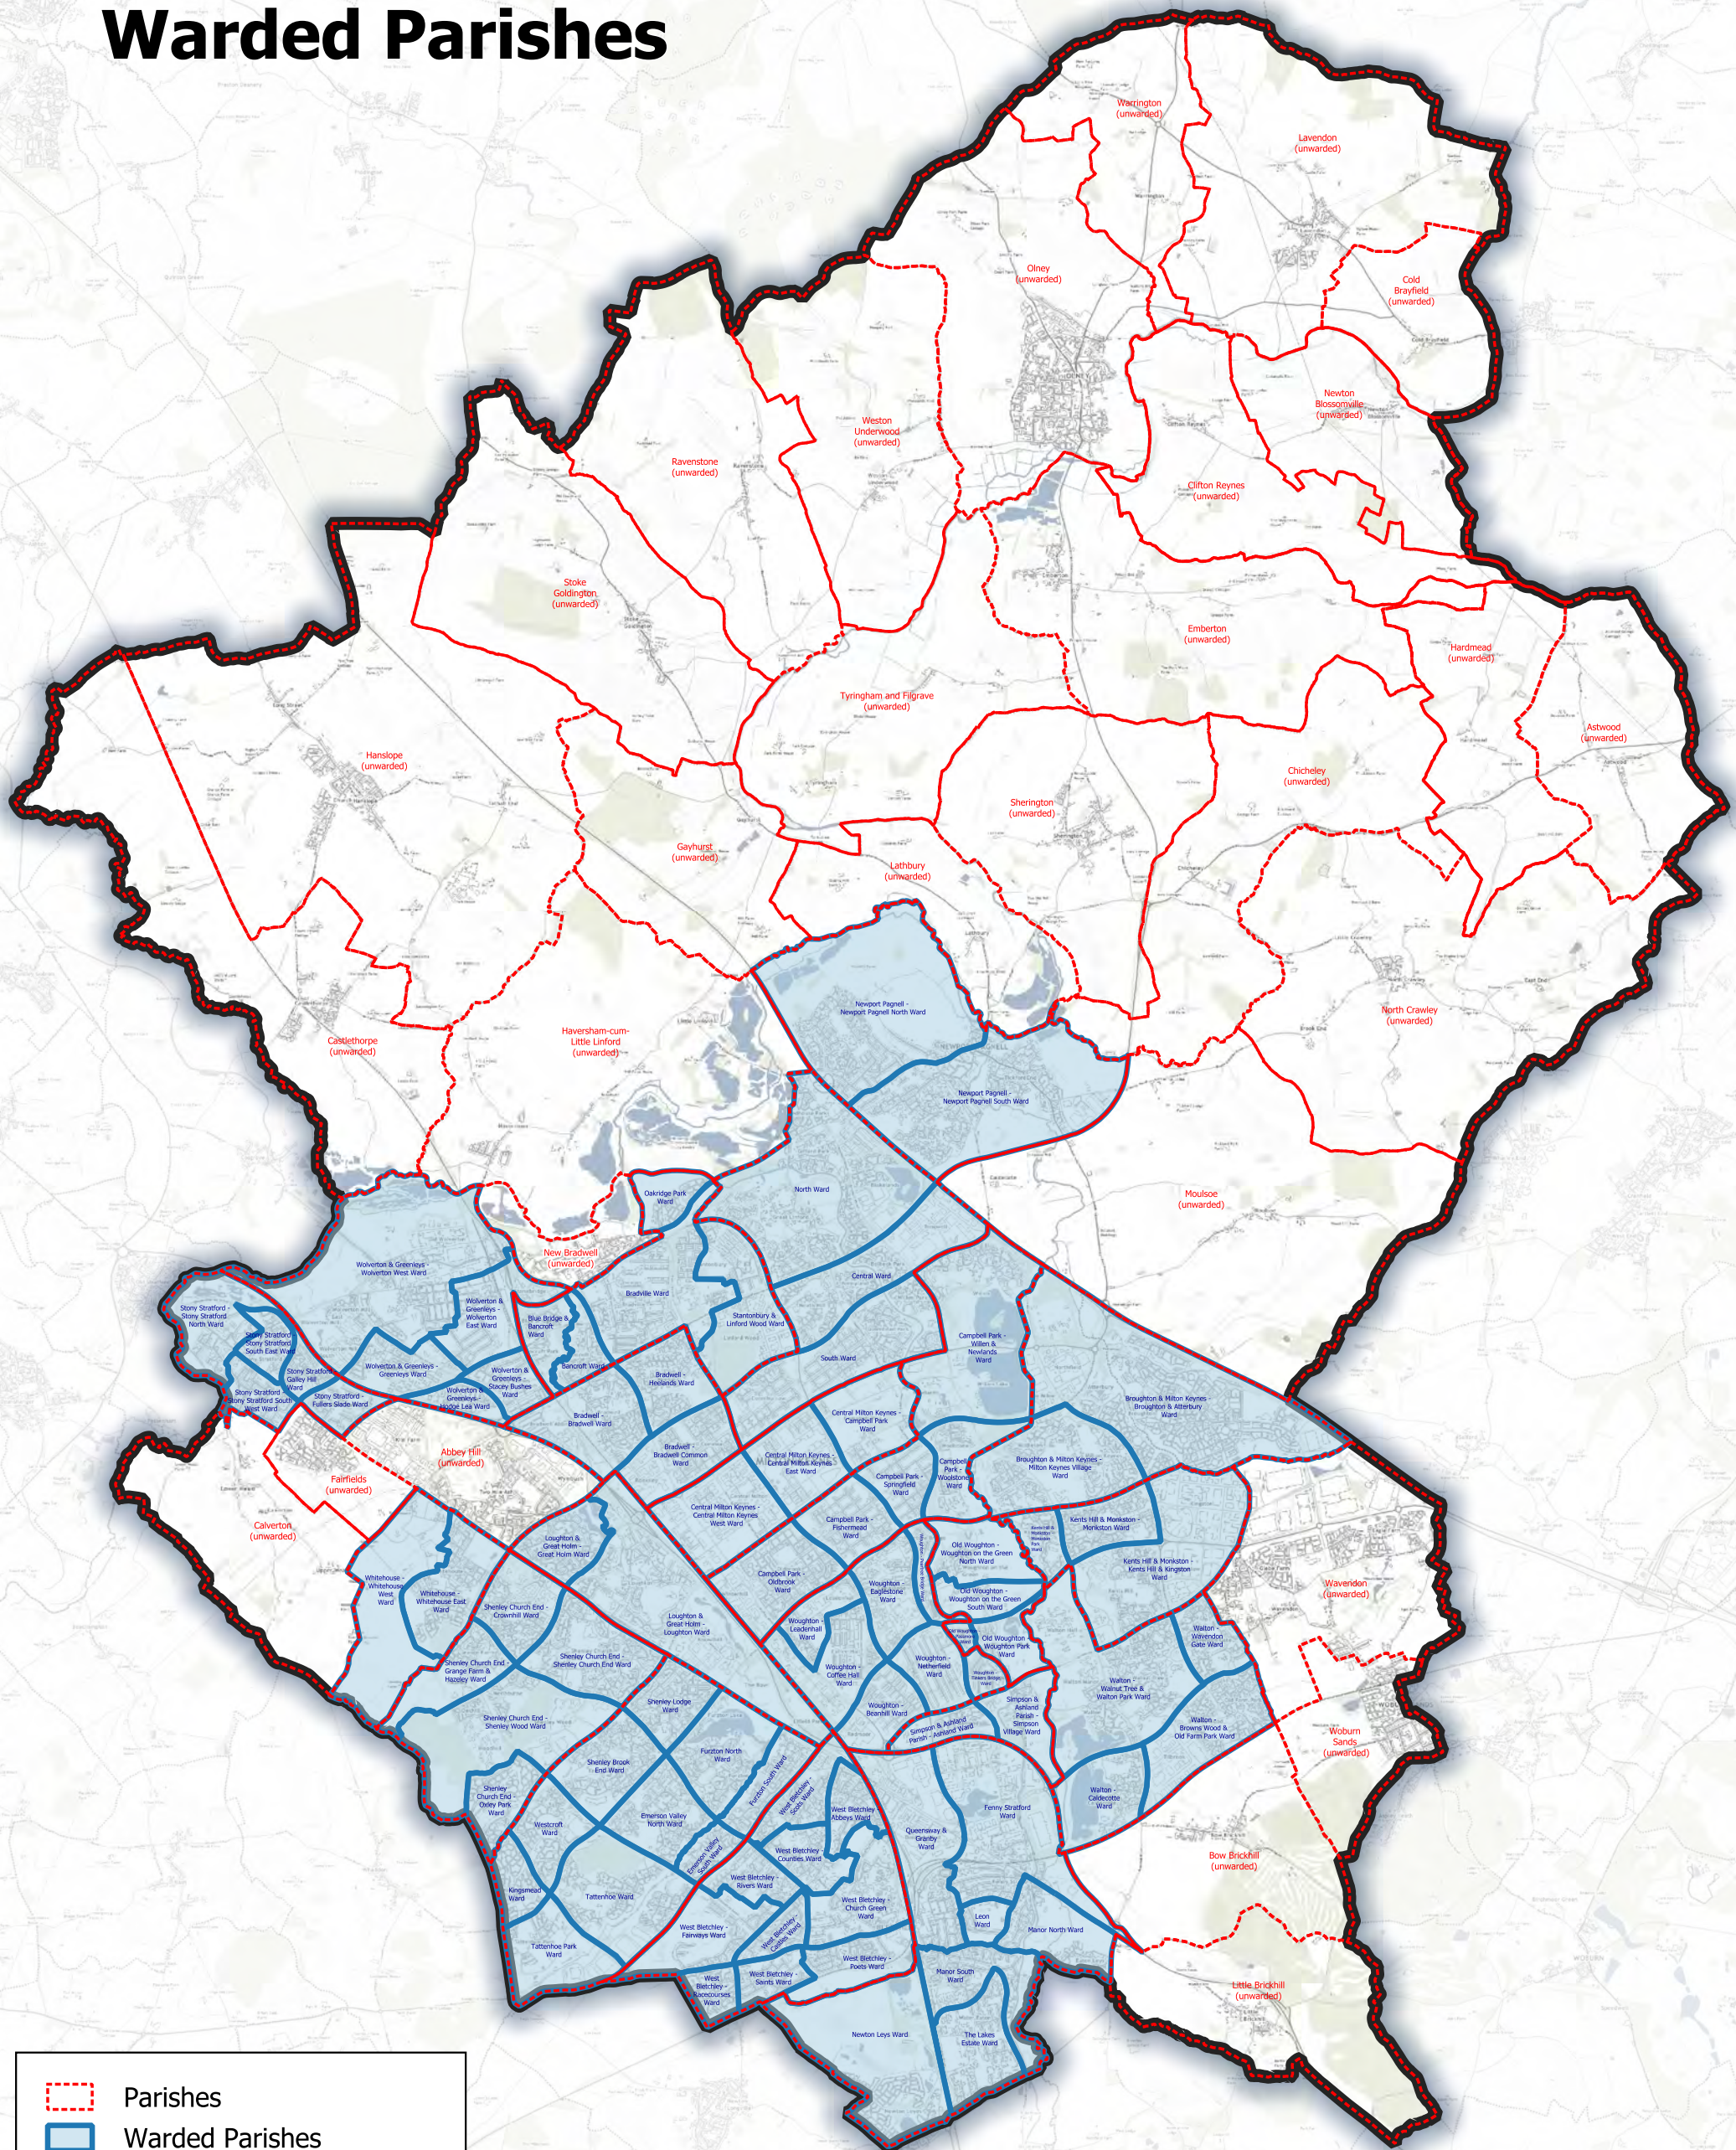

Warded Parishes

- Parishes
- Warded Parishes
- Milton Keynes City Council Boundary